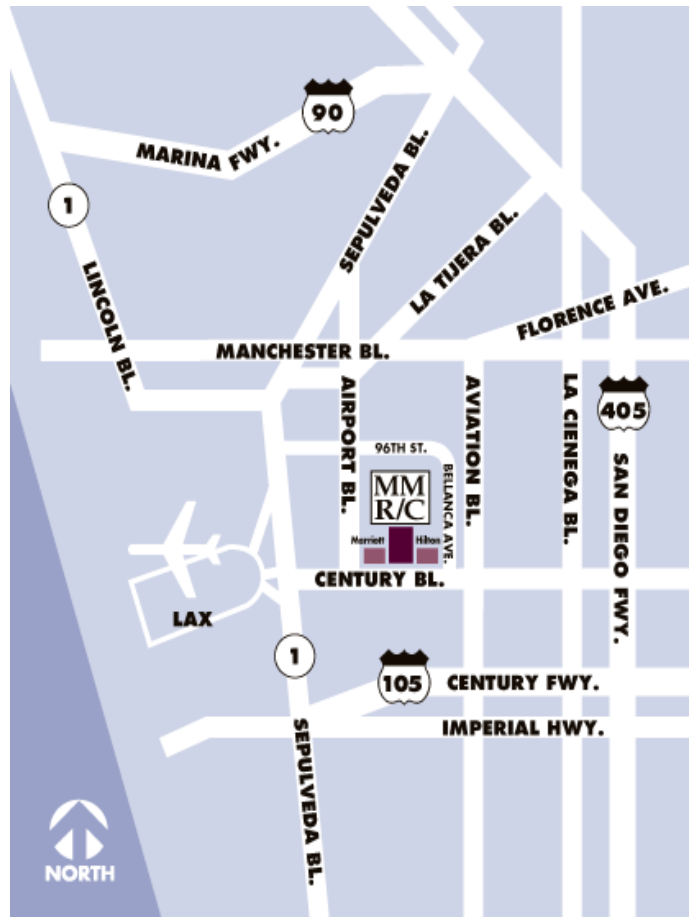

## **FROM NORTH OF THE LAX AIRPORT**

- 1 Take the 405 Freeway (south) to the Century Blvd. (west) off ramp.
- 2 Turn left onto La Cienega and then right onto Century Blvd.
- 3 Continue on Century Blvd. to just past the Hilton Hotel, but please do NOT park at the Hilton Hotel.
- 4 We are located in the Airport Spectrum building between the Hilton Hotel and the Marriot Hotel.
- 5 Turn right at the Park Air Express sign and continue into the parking structure at 5757 W. Century Blvd.
- 6 Complimentary valet parking (gratuity included) is available. If you choose to self-park (complimentary validation), please follow the parking attendant's directions.
- 7 If you use self-parking, take the TOWER Elevators to the lobby level.
- 8 Our office is down the hall from the security desk — just follow the signs and enter the door marked MM/R/C Conference Center.

## **FROM EAST OF THE LAX AIRPORT**

- 1 Take the 105 Freeway (west to the La Cienega Blvd./ Aviation Blvd. off ramp.
- 2 At the bottom of the off ramp turn left onto Imperial Hwy., then right at Aviation Blvd., and then left at Century Blvd. heading west.
- 3 Continue on Century Blvd. to just past the Hilton Hotel, but please do NOT park at the Hilton Hotel.
- 4 We are located in the Airport Spectrum building between the Hilton Hotel and the Marriot Hotel.
- 5 Turn right at the Park Air Express sign and continue into the parking structure at 5757 W. Century Blvd.
- 6 Complimentary valet parking (gratuity included) is available. If you choose to self-park (complimentary validation), please follow the parking attendant's directions.
- 7 If you use self-parking, take the TOWER Elevators to the lobby level.
- 8 Our office is down the hall from the security desk — just follow the signs and enter the door marked MM/R/C Conference Center.