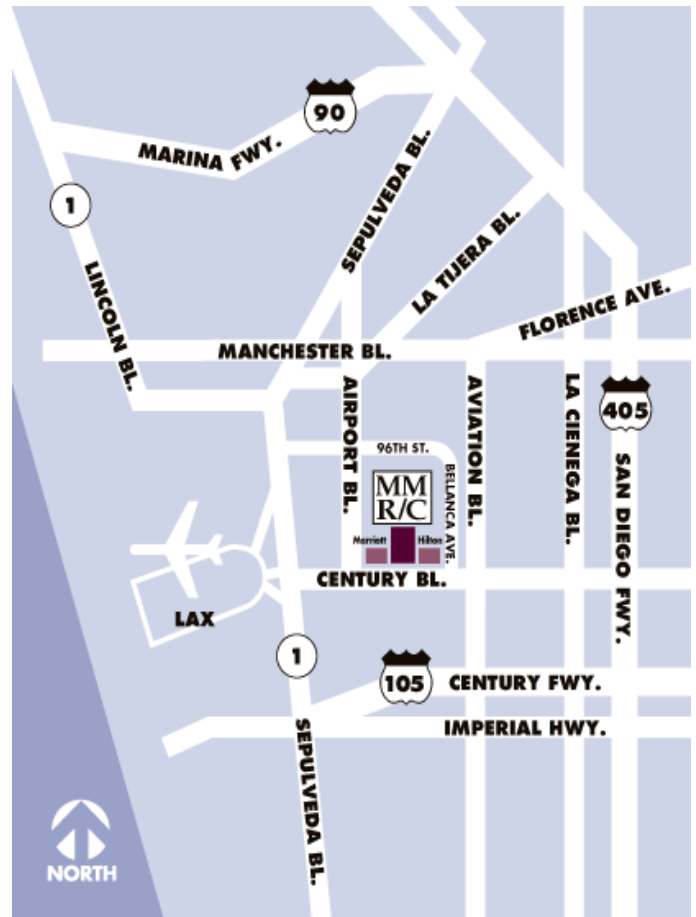

Meczka Marketing Research/Consulting, Inc.

5757 West Century Blvd., Suite 520
Los Angeles, California 90045
(310) 670-4824 / Fax (310) 410-0780

FROM NORTH OF THE LAX AIRPORT

- 1 Take the 405 Freeway (south) to the Century Blvd. (west) off ramp.
- 2 Turn left onto La Cienega and then right onto Century Blvd.
- 3 Continue on Century Blvd. to just past the Hilton Hotel, but please do NOT park at the Hilton Hotel.
- 4 We are located in the Airport Spectrum building between the Hilton Hotel and the Marriot Hotel.
- 5 Turn right at the Park Air Express sign and continue into the parking structure at 5757 W. Century Blvd.
- 6 Complimentary valet parking (gratuity included) is available. If you choose to self-park (complimentary validation), please follow the parking attendant's directions.
- 7 If you use self-parking, take the TOWER Elevators to the lobby level and then the lobby elevators on your right to Suite 520.
- 8 Follow the sign to Suite 520 and enter the door marked Meczka Marketing/Research/Consulting.

FROM SOUTH OF THE LAX AIRPORT

- 1 Take the 405 Freeway (north) to the Century Blvd./LAX Airport off ramp.
- 2 Turn left (West) from the off ramp onto Century Blvd.
- 3 Continue on Century Blvd. to just past the Hilton Hotel, but please do NOT park at the Hilton Hotel.
- 4 We are located in the Airport Spectrum building between the Hilton Hotel and the Marriot Hotel.
- 5 Turn right at the Park Air Express sign and continue into the parking structure at 5757 W. Century.
- 6 Complimentary valet parking (gratuity included) is available. If you choose to self-park (complimentary validation), please follow the parking attendant's directions.
- 7 If you use self-parking, take the TOWER Elevators to the lobby level and then the lobby elevators on your right to Suite 520.
- 8 Follow the sign to Suite 520 and enter the door marked Meczka Marketing/Research/Consulting.